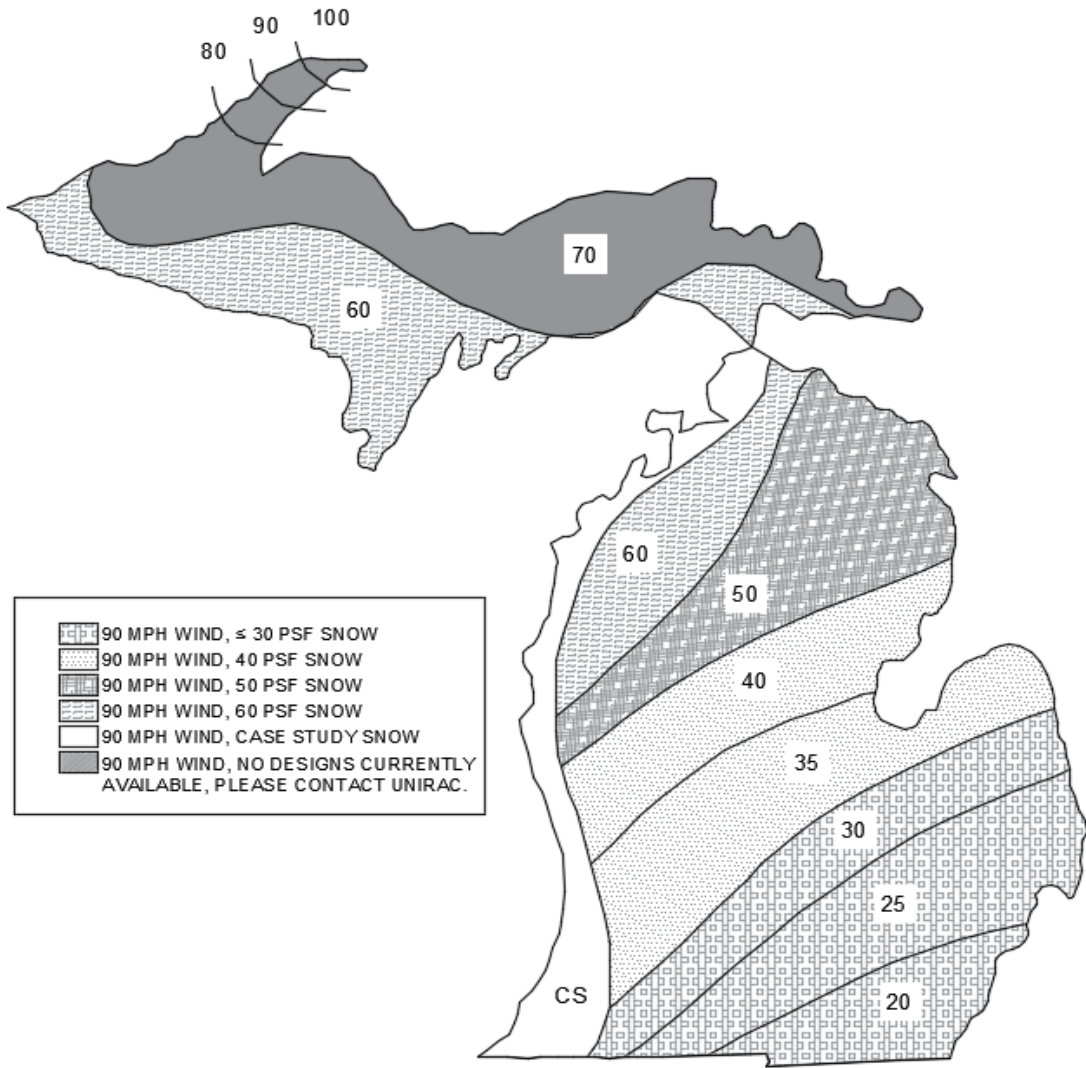

For Reference Only

NOTES:
1. SEE SHEET SD-100 FOR TABLE/PILE REQUIREMENTS FOR A 60 CELL SOLAR PANEL.
2. REFER TO SHEET SD-300 FOR TABLE CROSS SECTIONAL DIMENSIONS AND PARTS LIST.
3. SEE DETAILS AND NOTES ON SHEETS SD-100 AND SD-400 FOR ADDITIONAL INFORMATION ON SOIL TYPES AND SELECTION OF PROPER FOUNDATION TYPE FOR EACH GFT INSTALLATION. THIS IS THE RESPONSIBILITY OF THE INSTALLER/PROJECT OWNER.
4. SEE SHEET SD-100 FOR RACKING DESIGN CRITERIA
5. SOLAR REQUIREMENTS (FROM OWNER): TABLE TILT ANGLE = 30 DEGREES LEADING EDGE HEIGHT = 30 IN (FROM TOP OF SOLAR PANEL TO GRADE) ROW TO ROW SPACING = VERIFY WITH SOLAR DRAWINGS SOLAR PANEL = BY OTHERS (SEE DIMENSION/WEIGHT LIMITS BELOW) SOLAR PANEL DIM. = 76.5" TO 78.46" LENGTH, 38.6" TO 39.4" WIDTH, 1.37" TO 1.50" THICKNESS SOLAR PANEL WEIGHT = 47.8 LBS TO 60 LBS NOTE: UNIRAC AND THE ENGINEER OF RECORD ARE NOT RESPONSIBLE FOR THE SOLAR DESIGN, PERFORMANCE, SHADING, ETC. OF THE SOLAR SYSTEM. THIS BELONGS TO THE SOLAR ENGINEER OF RECORD.