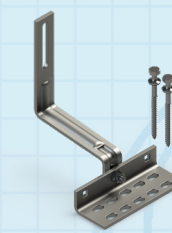

TILE HOOKS | SOLAR HOOKS

Pro Series SOLARHOOKS is a complete line of attachment solutions for tile roofs. Featuring Unirac's exclusive POWERARCH TECHNOLOGY which increases strength by up to 60% more than traditional tile hooks to improve spans and eliminate cracked tiles. SOLARHOOKS are simple to install and designed for maximum convenience. Available in universal designs and in specific shapes for Flat, Spanish, and W Tiles. SOLARHOOKS are kitted with stainless steel lag bolts and have a bead blasted stainless steel finish.

Solar Hook Universal
004CT5H
Pack Size: 30