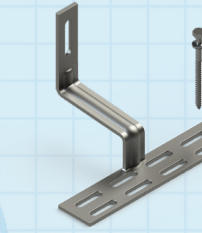

Pro Series SOLARHOOKS is a complete line of attachment solutions for tile roofs. Featuring Unirac's exclusive POWERARCH TECHNOLOGY which increases strength by up to 60% more than traditional tile hooks to improve spans and eliminate cracked tiles. SOLARHOOKS are simple to install and designed for maximum convenience. Available in universal designs and in specific shapes for Flat, Spanish, and W Tiles. SOLARHOOKS are kitted with stainless steel lag bolts and have a bead blasted stainless steel finish.

Solar Hook Universal
004CT5H
Pack Size: 30

Solar Hook Flat Tile
004AT1H
Pack Size: 30

Solar Hook Spanish 7" Base
004CT1H
Pack Size: 20

Solar Hook Spanish 9" Base
004CT2H
Pack Size: 20

Optional Hook Flashings:

004TFFM - Tile Flashing Flat Mill
004TFSM - Tile Flashing Spanish Mill
004TFWM - Tile Flashing W Mill

METAL ROOF

STANDING SEAM CLAMP, MINI 1SS
004130M
Pack Size: 50

STANDING SEAM CLAMP, STAND 2SS
004131M
Pack Size: 50