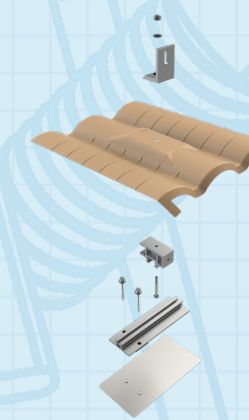

Flashkit TR W-TILE (ADOBE)

Available in Adobe, Charcoal, or Mill

Adobe: 004TRWA
Charcoal: 004TRWD
Mill: 004TRWM
Pack Size: 10