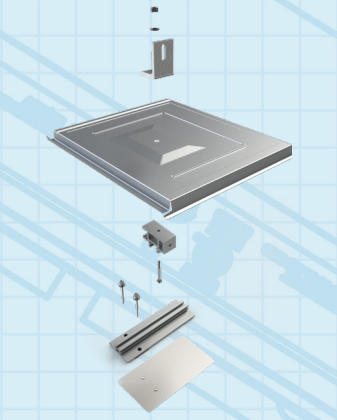

Available in Dark or Mill

Kitted with 2 decking screws and t-bolt hardware.

DARK: 004BUTYLD
MILL: 004BUTYLM
Pack Size: 20

Extra Deck Screws
003251W
Pack Size: 80

TILE REPLACEMENT | FLASHKIT TR

FLASHKIT TR is the complete tile replacement solution for tile roofs. A universal base with three height configurations integrates with a selection of three flashing shapes and three flashing colors to match your tile roof, while Unirac's patented weather seal provides the ultimate protection against leaks. Kitted in 10 packs for maximum convenience, with FLASHKIT TR, you have everything you need for a quick, professional installation.

Flashkit TR W-TILE (ADOBE)

Available in Adobe, Charcoal, or Mill

Adobe: 004TRWA
Charcoal: 004TRWD
Mill: 004TRWM
Pack Size: 10

Flashkit TR SPAN-TILE (CHARCOAL)

Available in Adobe, Charcoal, or Mill

Adobe: 004TRSA
Charcoal: 004TRSD
Mill: 004TRSM
Pack Size: 10

Flashkit TR FLAT-TILE (MILL)

Available in Adobe, Charcoal, or Mill

Adobe: 004TRFA
Charcoal: 004TRFD
Mill: 004TRFM
Pack Size: 10

FLASHKIT TR UNIV SUB-FLASHING

004TRSF
Pack Size: 50

FLASHING | COMP SHINGLE

The complete roof attachment solution, available for comp shingle and tile roofs applications. Industry tried and tested, with the patented Shed & Seal (PRO) or Weather Seal (TR) technology to protect against leaks. Packaged in 10-packs for convenience, it's everything you need for a quick, professional installation. Now available with the 3" Switch Blade Flashing! Kitted with lag bolt, L-Foot, and T-Bolt rail connection.