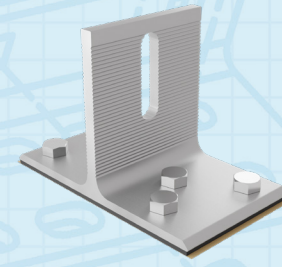

ATTACHMENTS

FLASHLESS | COMP SHINGLE

The ultimate attachment for composition shingle roofs, available for direct-to-deck applications! Simply drive the lag bolt or deck screws and inject sealant into the base. FlashLoc's triple seal technology preserves the roof and waterproofs with a permanent pressure seal. Kitted with lag bolts, sealant, and T-Bolt hardware for maximum convenience.

FLASHLOC COMP

Available in Dark or Mill

Mill: 004085M
Dark: 004085D
Pack Size: 20

FLASHLOC DUO

Available in Dark or Mill

Mill: 004275M
Dark: 004275D
Pack Size: 20

Extra Deck Screws
003250W
Pack Size: 80

NEW SOLARMOUNT BUTYL

Available in Dark or Mill

Kitted with 2 decking screws and t-bolt hardware.

DARK: 004BUTYLD
MILL: 004BUTYLM
Pack Size: 20

Extra Deck Screws
003251W
Pack Size: 80

TILE REPLACEMENT | FLASHKIT TR

FLASHKIT TR is the complete tile replacement solution for tile roofs. A universal base with three height configurations integrates with a selection of three flashing shapes and three flashing colors to match your tile roof, while Unirac's patented weather seal provides the ultimate protection against leaks. Kitted in 10 packs for maximum convenience, with FLASHKIT TR, you have everything you need for a quick, professional installation.