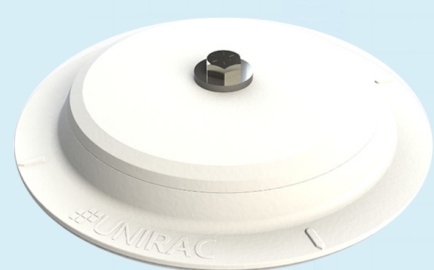

STANDING SEAM CLAMP, WIDE 2SS
004132M
Pack Size: 50

R-PANEL METAL ROOF MNT, 9000-S
004257M
Pack Size: 50

POWERMOUNT ADJUST SLOTTED
ES11209
Pack Size: 50

FLAT ROOF

FLASHLOC RM

Flashkit RM
310999
Pack Size: 10

SM TILT LEGS

Available in Dark or Mill
SM ADJ TILT LEG, 12" 307107M
Pack Size: 20
SM ADJ TILT LEG, 30" 307115M
Pack Size: 4
SM ADJ TILT LEG, 44" 307120M
Pack Size: 1
SM ADJ TILT LEG, 72" 307134M
Pack Size: 1