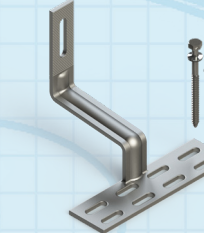

Pro Series SOLARHOOKS is a complete line of attachment solutions for tile roofs. Featuring Unirac's exclusive POWERARCH TECHNOLOGY which increases strength by up to 60% more than traditional tile hooks to improve spans and eliminate cracked tiles. SOLARHOOKS are simple to install and designed for maximum convenience. Available in universal designs and in specific shapes for Flat, Spanish, and W Tiles. SOLARHOOKS are kitted with stainless steel lag bolts and have a bead blasted stainless steel finish.

Solar Hook Universal
004CT5H
Pack Size: 30

Solar Hook Flat Tile
004AT1H
Pack Size: 30

Solar Hook Spanish 7" Base
004CT1H
Pack Size: 20

Solar Hook Spanish 9" Base
004CT2H
Pack Size: 20

Optional Hook Flashings: