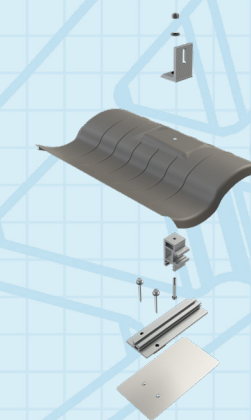

ATTACHMENTS

FLASHLESS | COMP SHINGLE

The ultimate attachment for composition shingle roofs, available for direct-to-deck applications! Simply drive the lag bolt or deck screws and inject sealant into the base. FlashLoc's triple seal technology preserves the roof and waterproofs with a permanent pressure seal. Kitted with lag bolts, sealant, and T-Bolt hardware for maximum convenience.

Available in Dark or Mill

Kitted with 2 decking screws and t-bolt hardware.

DARK: 004BUTYLD
MILL: 004BUTYLM
Pack Size: 20

Extra Deck Screws
003251W
Pack Size: 80

TILE REPLACEMENT | FLASHKIT TR

FLASHKIT TR is the complete tile replacement solution for tile roofs. A universal base with three height configurations integrates with a selection of three flashing shapes and three flashing colors to match your tile roof, while Unirac's patented weather seal provides the ultimate protection against leaks. Kitted in 10 packs for maximum convenience, with FLASHKIT TR, you have everything you need for a quick, professional installation.

Flashkit TR FLAT-TILE (MILL)

Available in Adobe, Charcoal, or Mill

Adobe: 004TRFA
Charcoal: 004TRFD
Mill: 004TRFM
Pack Size: 10

FLASHKIT TR UNIV SUB-FLASHING

004TRSF
Pack Size: 50

FLASHING | COMP SHINGLE

The complete roof attachment solution, available for comp shingle and tile roofs applications. Industry tried and tested, with the patented Shed & Seal (PRO) or Weather Seal (TR) technology to protect against leaks. Packaged in 10-packs for convenience, it's everything you need for a quick, professional installation. Now available with the 3" Switch Blade Flashing! Kitted with lag bolt, L-Foot, and T-Bolt rail connection.