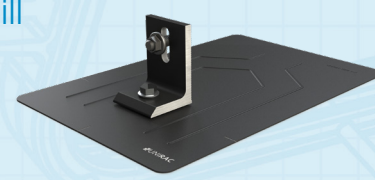

FLASHKIT PRO

Flashkit Pro
Available in Dark or Mill

Mill: 004055M
Dark: 004055D
Pack Size: 10