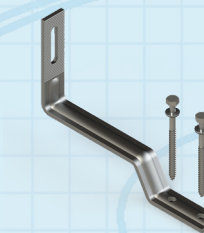

Solar Hook Flat Tile
004AT1H
Pack Size: 30