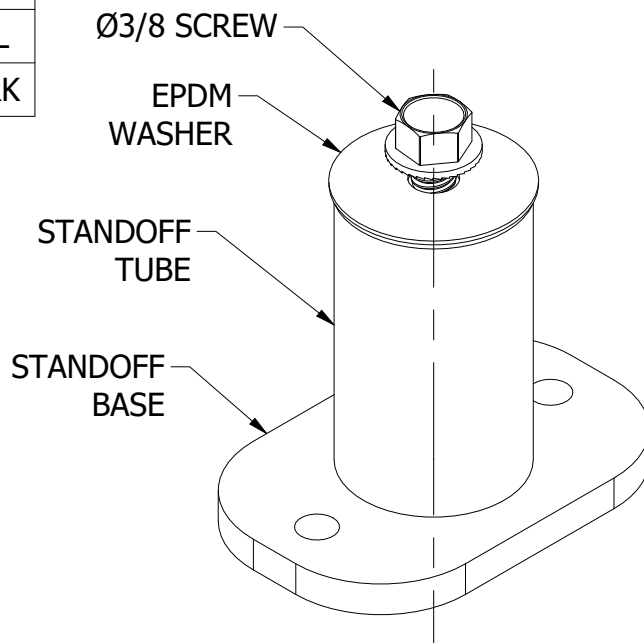

PART # TABLE

SKU# US	SKU#	DESCRIPTION
004300M-US	004300M	3" 2 PIECE STANDOFF MILL
004300D-US	004300D	3" 2 PIECE STANDOFF DARK
004400M-US	004400M	4" 2 PIECE STANDOFF MILL
004400D-US	004400D	4" 2 PIECE STANDOFF DARK
004600M-US	004600M	6" 2 PIECE STANDOFF MILL
004600D-US	004600D	6" 2 PIECE STANDOFF DARK
004700M-US	004700M	7" 2 PIECE STANDOFF MILL
004700D-US	004700D	7" 2 PIECE STANDOFF DARK

**SECTION A-A**  
SCALE 1 / 2

1411 BROADWAY BLVD. NE  
ALBUQUERQUE, NM 87102 USA  
PHONE: 505.242.6411  
WWW.UNIRAC.COM

PRODUCT LINE:	MULTIPLE
DRAWING TYPE:	ASSEMBLY DETAIL
DESCRIPTION:	ALUMINUM STANDOFF
REVISION DATE:	10/17/2025