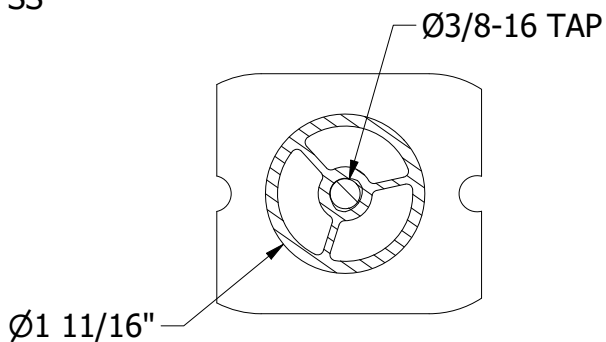

PART # TABLE

SKU# US	SKU#	DESCRIPTION
004300M-US	004300M	3" 2 PIECE STANDOFF MILL
004300D-US	004300D	3" 2 PIECE STANDOFF DARK
004400M-US	004400M	4" 2 PIECE STANDOFF MILL
004400D-US	004400D	4" 2 PIECE STANDOFF DARK
004600M-US	004600M	6" 2 PIECE STANDOFF MILL
004600D-US	004600D	6" 2 PIECE STANDOFF DARK
004700M-US	004700M	7" 2 PIECE STANDOFF MILL
004700D-US	004700D	7" 2 PIECE STANDOFF DARK

**SECTION A-A**  
SCALE 1 / 2

1411 BROADWAY BLVD. NE  
ALBUQUERQUE, NM 87102 USA  
PHONE: 505.242.6411  
WWW.UNIRAC.COM

PRODUCT LINE:	MULTIPLE
DRAWING TYPE:	ASSEMBLY DETAIL
DESCRIPTION:	ALUMINUM STANDOFF
REVISION DATE:	10/17/2025

DRAWING NOT TO SCALE  
ALL DIMENSIONS ARE  
NOMINAL

PRODUCT PROTECTED BY  
ONE OR MORE US PATENTS

LEGAL NOTICE

**STND-A01**

SHEET