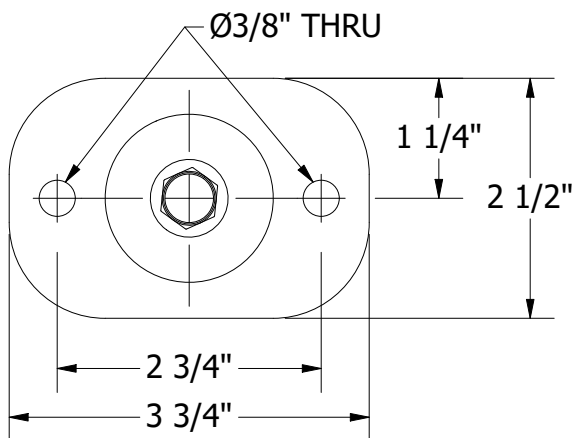

PART # TABLE

SKU# US	SKU#	DESCRIPTION
004300M-US	004300M	3" 2 PIECE STANDOFF MILL
004300D-US	004300D	3" 2 PIECE STANDOFF DARK
004400M-US	004400M	4" 2 PIECE STANDOFF MILL
004400D-US	004400D	4" 2 PIECE STANDOFF DARK
004600M-US	004600M	6" 2 PIECE STANDOFF MILL
004600D-US	004600D	6" 2 PIECE STANDOFF DARK
004700M-US	004700M	7" 2 PIECE STANDOFF MILL
004700D-US	004700D	7" 2 PIECE STANDOFF DARK

**SECTION A-A**  
SCALE 1 / 2

1411 BROADWAY BLVD. NE  
ALBUQUERQUE, NM 87102 USA  
PHONE: 505.242.6411  
WWW.UNIRAC.COM

PRODUCT LINE:	MULTIPLE
DRAWING TYPE:	ASSEMBLY DETAIL
DESCRIPTION:	ALUMINUM STANDOFF
REVISION DATE:	10/17/2025

DRAWING NOT TO SCALE  
ALL DIMENSIONS ARE  
NOMINAL

PRODUCT PROTECTED BY  
ONE OR MORE US PATENTS

LEGAL NOTICE

**STND-A01**

SHEET