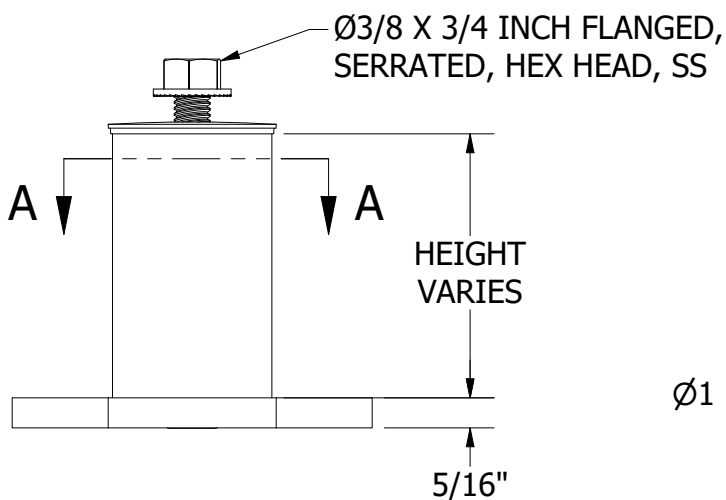

PART # TABLE

SKU# US	SKU#	DESCRIPTION
004300M-US	004300M	3" 2 PIECE STANDOFF MILL
004300D-US	004300D	3" 2 PIECE STANDOFF DARK
004400M-US	004400M	4" 2 PIECE STANDOFF MILL
004400D-US	004400D	4" 2 PIECE STANDOFF DARK
004600M-US	004600M	6" 2 PIECE STANDOFF MILL
004600D-US	004600D	6" 2 PIECE STANDOFF DARK
004700M-US	004700M	7" 2 PIECE STANDOFF MILL
004700D-US	004700D	7" 2 PIECE STANDOFF DARK

**SECTION A-A**  
SCALE 1 / 2

1411 BROADWAY BLVD. NE  
ALBUQUERQUE, NM 87102 USA  
PHONE: 505.242.6411  
WWW.UNIRAC.COM

PRODUCT LINE:	MULTIPLE
DRAWING TYPE:	ASSEMBLY DETAIL
DESCRIPTION:	ALUMINUM STANDOFF
REVISION DATE:	10/17/2025