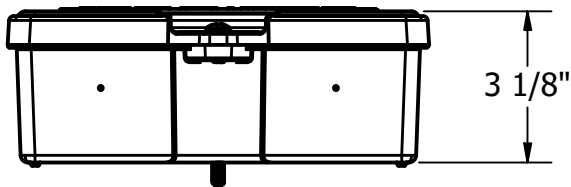

PART # TABLE	
P/N	DESCRIPTION
SBOXRAIL-D	SOLOBOX RAIL W/ DIN RAIL

SEE ALSO SHEET EB-A07A

1411 BROADWAY BLVD. NE
ALBUQUERQUE, NM 87102 USA
PHONE: 505.242.6411
WWW.UNIRAC.COM

PRODUCT LINE:	E-BOSS
DRAWING TYPE:	PARTS ASSEMBLY
DESCRIPTION:	SOLOBOX RAIL
REVISION DATE:	10/16/2025

DRAWING NOT TO SCALE
ALL DIMENSIONS ARE
NOMINAL

PRODUCT PROTECTED BY
ONE OR MORE US PATENTS
LEGAL NOTICE

EB-A07

SHEET

PART # TABLE	
P/N	DESCRIPTION
SBOXRAIL-D	SOLOBOX RAIL W/ DIN RAIL

SEE ALSO SHEET EB-A07