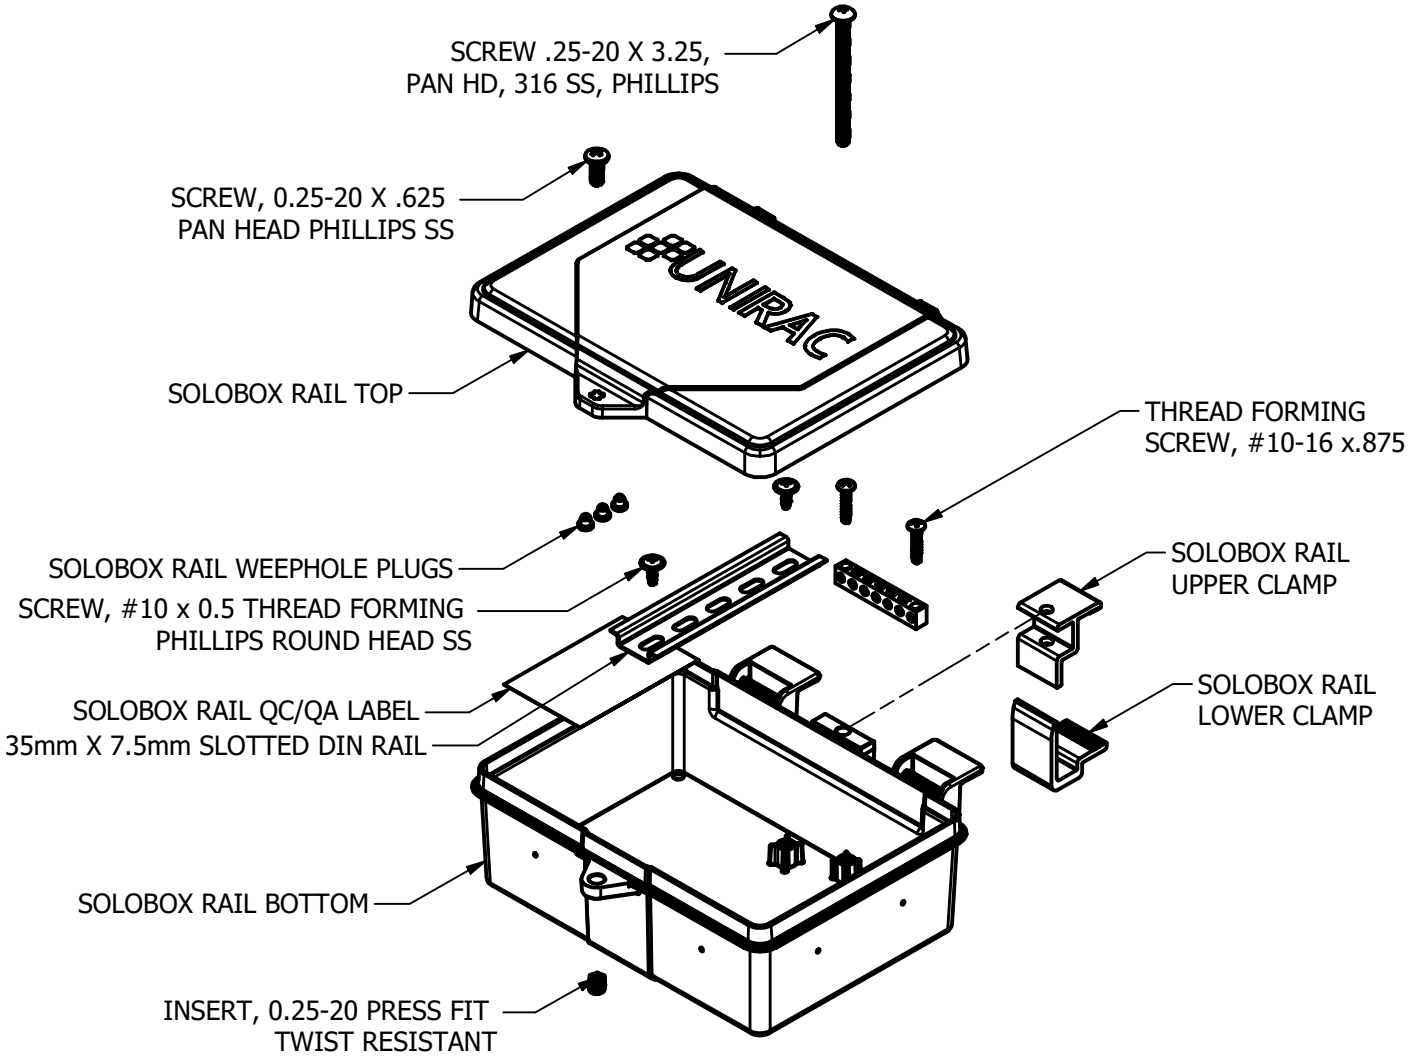

PART # TABLE	
P/N	DESCRIPTION
SBOXRAIL-D	SOLOBOX RAIL W/ DIN RAIL

SEE ALSO SHEET EB-A07A

1411 BROADWAY BLVD. NE
ALBUQUERQUE, NM 87102 USA
PHONE: 505.242.6411
WWW.UNIRAC.COM

PRODUCT LINE:	E-BOSS
DRAWING TYPE:	PARTS ASSEMBLY
DESCRIPTION:	SOLOBOX RAIL
REVISION DATE:	10/16/2025

DRAWING NOT TO SCALE
ALL DIMENSIONS ARE
NOMINAL

PRODUCT PROTECTED BY
ONE OR MORE US PATENTS
LEGAL NOTICE

EB-A07

SHEET

PART # TABLE	
P/N	DESCRIPTION
SBOXRAIL-D	SOLOBOX RAIL W/ DIN RAIL

SEE ALSO SHEET EB-A07

UNIRAC

1411 BROADWAY BLVD. NE
ALBUQUERQUE, NM 87102 USA
PHONE: 505.242.6411
WWW.UNIRAC.COM

PRODUCT LINE:	E-BOSS
DRAWING TYPE:	PARTS ASSEMBLY
DESCRIPTION:	SOLOBOX RAIL
REVISION DATE:	10/16/2025

DRAWING NOT TO SCALE
ALL DIMENSIONS ARE
NOMINAL