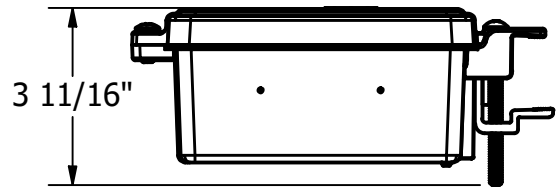

PART # TABLE	
P/N	DESCRIPTION
SBOXRAIL-D	SOLOBOX RAIL W/ DIN RAIL

SEE ALSO SHEET EB-A07A

1411 BROADWAY BLVD. NE
ALBUQUERQUE, NM 87102 USA
PHONE: 505.242.6411
WWW.UNIRAC.COM

PRODUCT LINE:	E-BOSS
DRAWING TYPE:	PARTS ASSEMBLY
DESCRIPTION:	SOLOBOX RAIL
REVISION DATE:	10/16/2025

DRAWING NOT TO SCALE
ALL DIMENSIONS ARE
NOMINAL

PRODUCT PROTECTED BY
ONE OR MORE US PATENTS
LEGAL NOTICE

EB-A07

SHEET

PART # TABLE	
P/N	DESCRIPTION
SBOXRAIL-D	SOLOBOX RAIL W/ DIN RAIL

SEE ALSO SHEET EB-A07