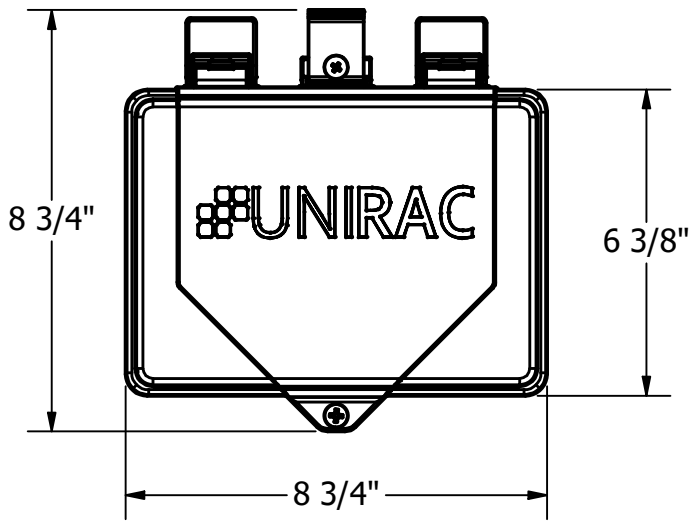

PART # TABLE	
P/N	DESCRIPTION
SBOXRAIL-D	SOLOBOX RAIL W/ DIN RAIL

SEE ALSO SHEET EB-A07A

1411 BROADWAY BLVD. NE
ALBUQUERQUE, NM 87102 USA
PHONE: 505.242.6411
WWW.UNIRAC.COM

PRODUCT LINE:	E-BOSS
DRAWING TYPE:	PARTS ASSEMBLY
DESCRIPTION:	SOLOBOX RAIL
REVISION DATE:	10/16/2025

DRAWING NOT TO SCALE
ALL DIMENSIONS ARE
NOMINAL

PRODUCT PROTECTED BY
ONE OR MORE US PATENTS
LEGAL NOTICE

EB-A07

SHEET

PART # TABLE	
P/N	DESCRIPTION
SBOXRAIL-D	SOLOBOX RAIL W/ DIN RAIL

SEE ALSO SHEET EB-A07