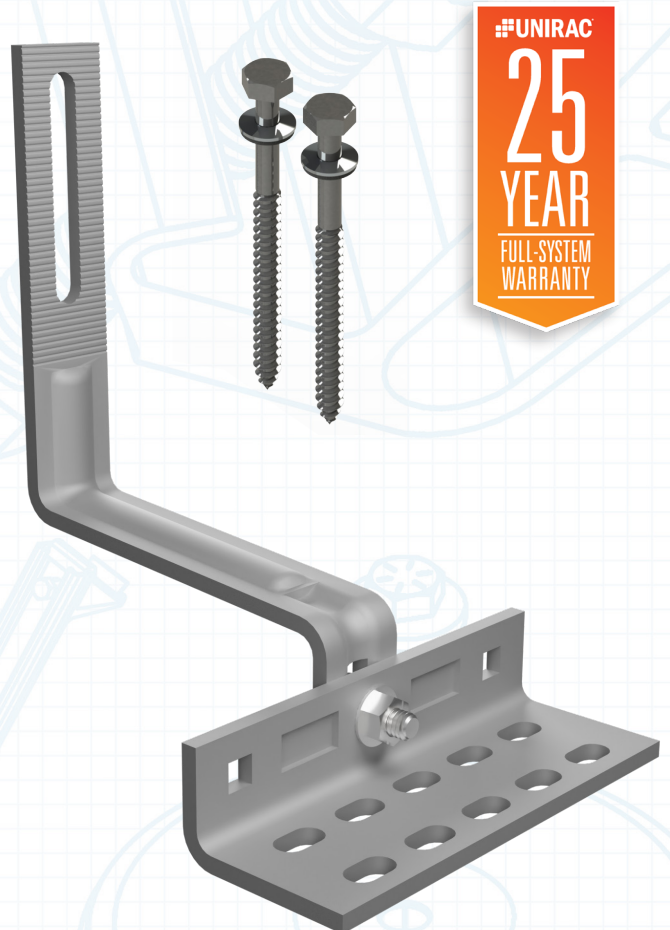

## VERSATILE COMPONENTS. SEAMLESS PERFORMANCE.

- Built with POWERARCH™ Technology to deliver up to 60% greater strength, enabling longer spans. Engineered with an arched arm profile to increase rigidity and distribute loads.
- Slotted connections, adjustable hook positions, and multiple hole patterns speed up the install and accommodate a range of conditions.
- Optimized for rail applications; no L-foot required. Compatible with NXT UMount® and SOLARMOUNT®.

## USE WITH OUR TILE REPLACEMENT FLASHINGS

- Tile Replacement Flashings provide a clean, code-compliant way to waterproof penetrations without cutting or grinding tiles, fitting Flat, Spanish, and W-profiles for a polished finish.

DECK-LEVEL  
FLASHINGS

FLASHKIT TR  
FLAT

FLASHKIT TR  
SPANISH

FLASHKIT TR  
W

### KITTED WITH

- Tile hook
- TWO (2) lag bolts with stainless steel washers