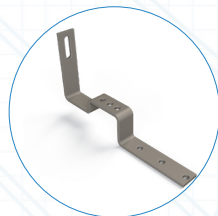

## VERSATILE COMPONENTS. SEAMLESS PERFORMANCE.

- Built with POWERARCH™ Technology to deliver up to 60% greater strength, enabling longer spans. Engineered with an arched arm profile to increase rigidity and distribute loads.
- Slotted connections, adjustable hook positions, and multiple hole patterns speed up the install and accommodate a range of conditions.
- Optimized for rail applications; no L-foot required. Compatible with NXT UMount® and SOLARMOUNT®.

## AVAILABLE IN UNIVERSAL DESIGNS AND SHAPES TAILORED FOR FLAT, S, AND W TILES.

SOLARHOOK UNIV  
SIDE MT CT5

SOLARHOOK FLAT  
SIDE MT AT1

SOLARHOOK FLAT  
SIDE MT ST1

## USE WITH OUR TILE REPLACEMENT FLASHINGS

- Tile Replacement Flashings provide a clean, code-compliant way to waterproof penetrations without cutting or grinding tiles, fitting Flat, Spanish, and W-profiles for a polished finish.