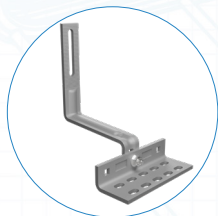

## VERSATILE COMPONENTS. SEAMLESS PERFORMANCE.

- Built with POWERARCH™ Technology to deliver up to 60% greater strength, enabling longer spans. Engineered with an arched arm profile to increase rigidity and distribute loads.
- Slotted connections, adjustable hook positions, and multiple hole patterns speed up the install and accommodate a range of conditions.
- Optimized for rail applications; no L-foot required. Compatible with NXT UMount® and SOLARMOUNT®.

## AVAILABLE IN UNIVERSAL DESIGNS AND SHAPES TAILORED FOR FLAT, S, AND W TILES.

SOLARHOOK UNIV  
SIDE MT CT5

SOLARHOOK FLAT  
SIDE MT AT1

SOLARHOOK FLAT  
SIDE MT ST1

## USE WITH OUR TILE REPLACEMENT FLASHINGS

- Tile Replacement Flashings provide a clean, code-compliant way to waterproof penetrations without cutting or grinding tiles, fitting Flat, Spanish, and W-profiles for a polished finish.