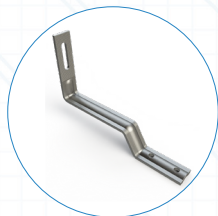

## VERSATILE COMPONENTS. SEAMLESS PERFORMANCE.

- Built with POWERARCH™ Technology to deliver up to 60% greater strength, enabling longer spans. Engineered with an arched arm profile to increase rigidity and distribute loads.
- Slotted connections, adjustable hook positions, and multiple hole patterns speed up the install and accommodate a range of conditions.
- Optimized for rail applications; no L-foot required. Compatible with NXT UMount® and SOLARMOUNT®.

## AVAILABLE IN UNIVERSAL DESIGNS AND SHAPES TAILORED FOR FLAT, S, AND W TILES.

SOLARHOOK UNIV  
SIDE MT CT5

SOLARHOOK FLAT  
SIDE MT AT1

SOLARHOOK FLAT  
SIDE MT ST1

## USE WITH OUR TILE REPLACEMENT FLASHINGS

- Tile Replacement Flashings provide a clean, code-compliant way to waterproof penetrations without cutting or grinding tiles, fitting Flat, Spanish, and W-profiles for a polished finish.

### KITTED WITH

- Tile hook
- TWO (2) lag bolts with stainless steel washers